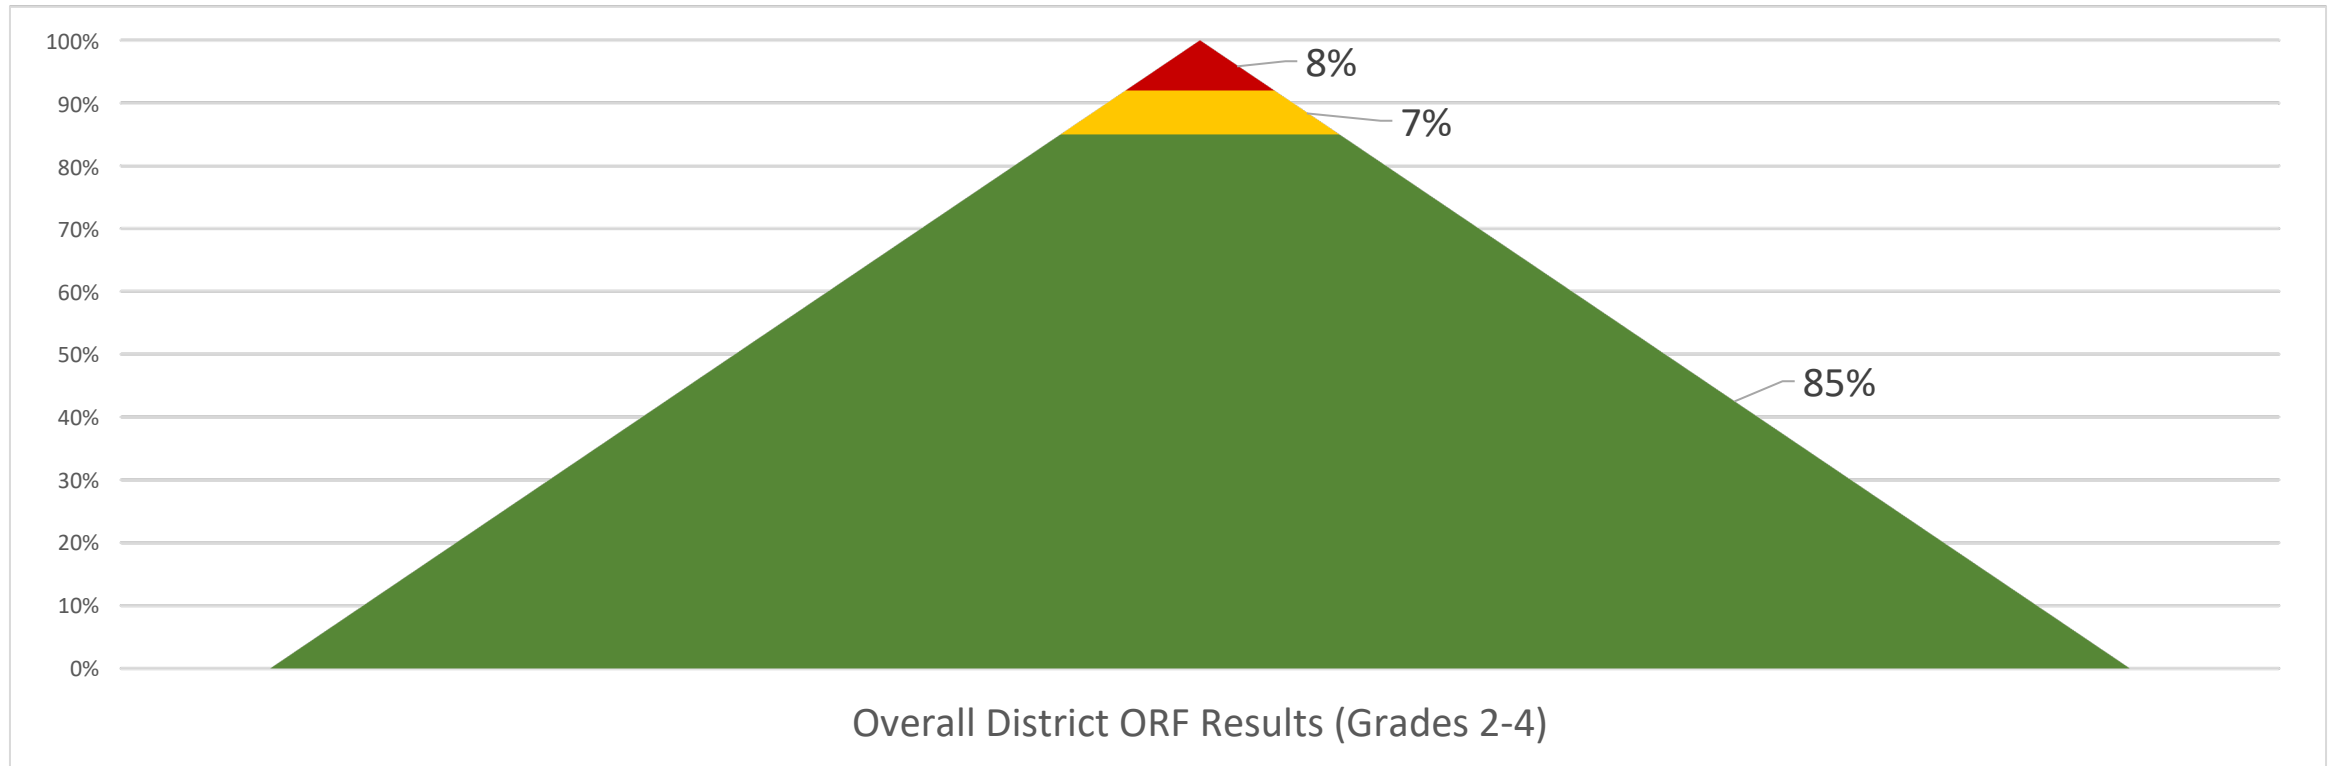

DISTRICT WIDE ORF (WORDS CORRECT) RESULTS GRADES 2-4 (FALL) 2022-2023

DISTRICT WIDE ORF (WORDS CORRECT) RESULTS GRADE 2 (FALL) 2022-2023

DISTRICT WIDE ORF (WORDS CORRECT) RESULTS GRADE 3 (FALL) 2022-2023

DISTRICT WIDE ORF (WORDS CORRECT) RESULTS GRADE 4 (FALL) 2022-2023

**ORF (WORDS CORRECT) RESULTS
GRADES 1-4 (WINTER)
2022-2023**

DISTRICT ORF (WORDS CORRECT) RESULTS GRADE 1 (WINTER) 2022-2023

DISTRICT ORF (WORDS CORRECT) RESULTS GRADE 2 (WINTER) 2022-2023