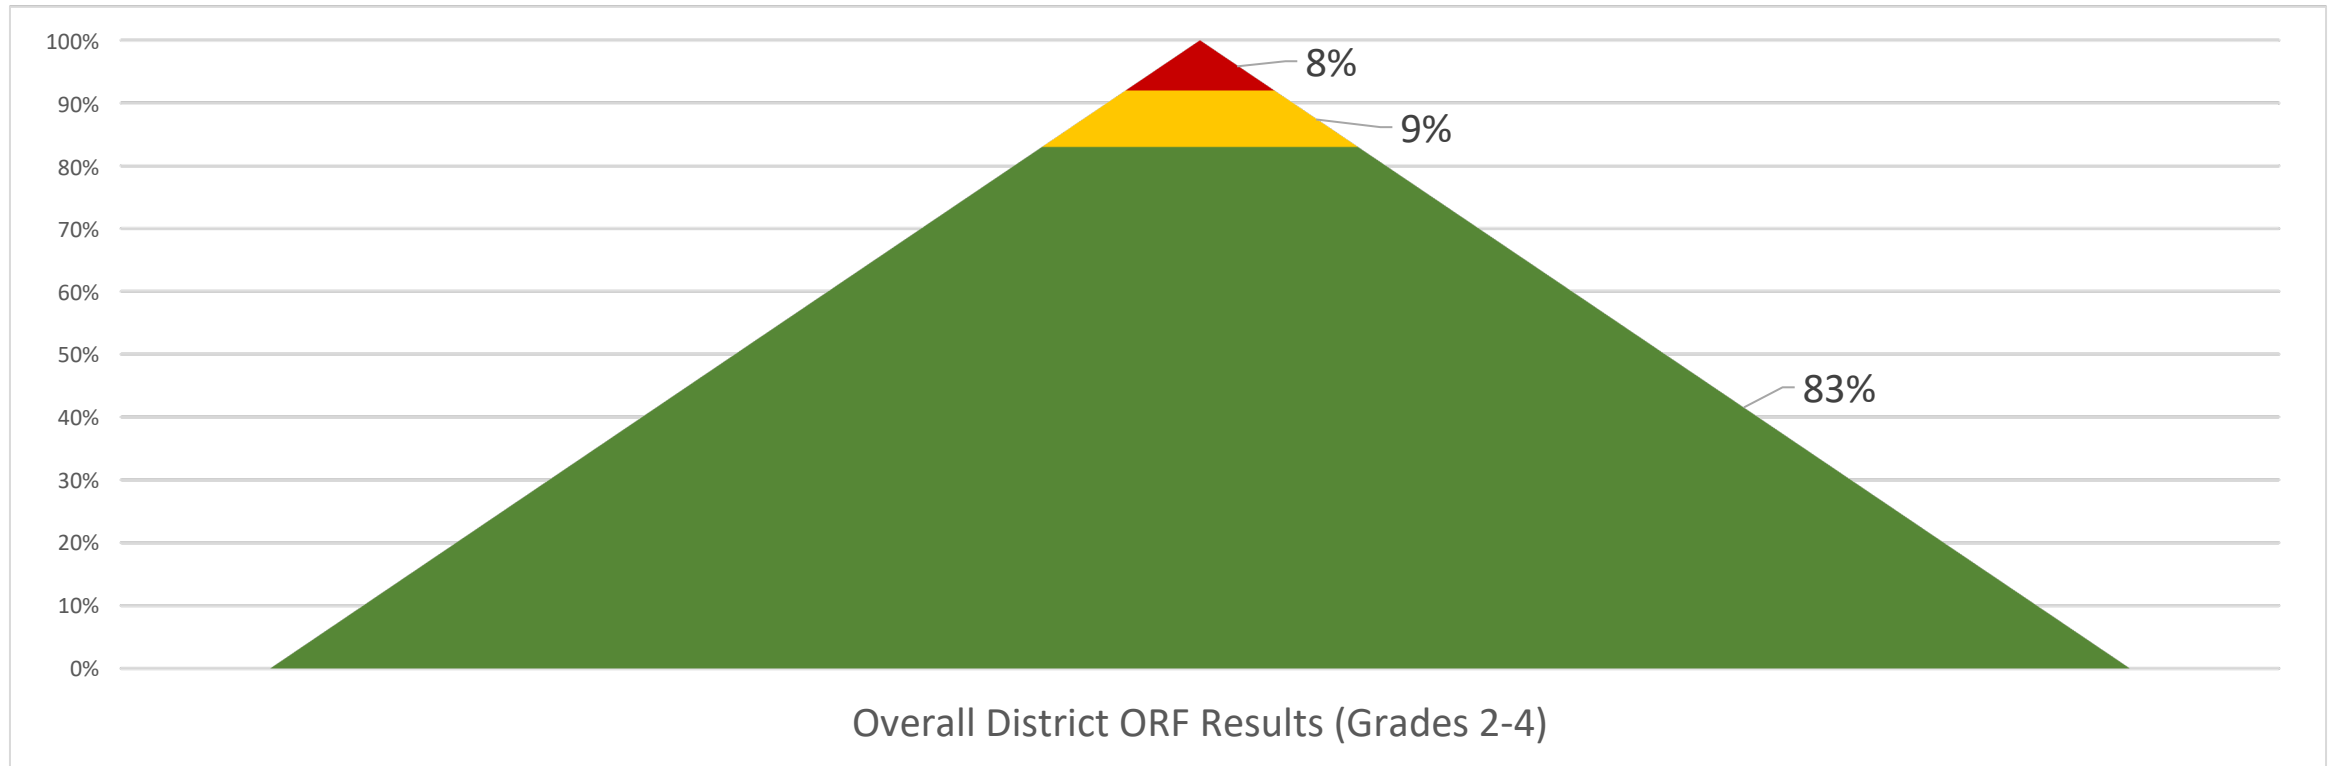

DISTRICT WIDE ORF (WORDS CORRECT) RESULTS GRADES 2-4 (FALL) 2022-2023

DISTRICT WIDE ORF (WORDS CORRECT) RESULTS GRADE 2 (FALL) 2022-2023

DISTRICT WIDE ORF (WORDS CORRECT) RESULTS GRADE 3 (FALL) 2022-2023

DISTRICT WIDE ORF (WORDS CORRECT) RESULTS GRADE 4 (FALL) 2022-2023

**ORF (WORDS CORRECT) RESULTS
GRADES 1-4 (WINTER)
2022-2023**

DISTRICT ORF (WORDS CORRECT) RESULTS GRADE 1 (WINTER) 2022-2023

DISTRICT ORF (WORDS CORRECT) RESULTS GRADE 2 (WINTER) 2022-2023