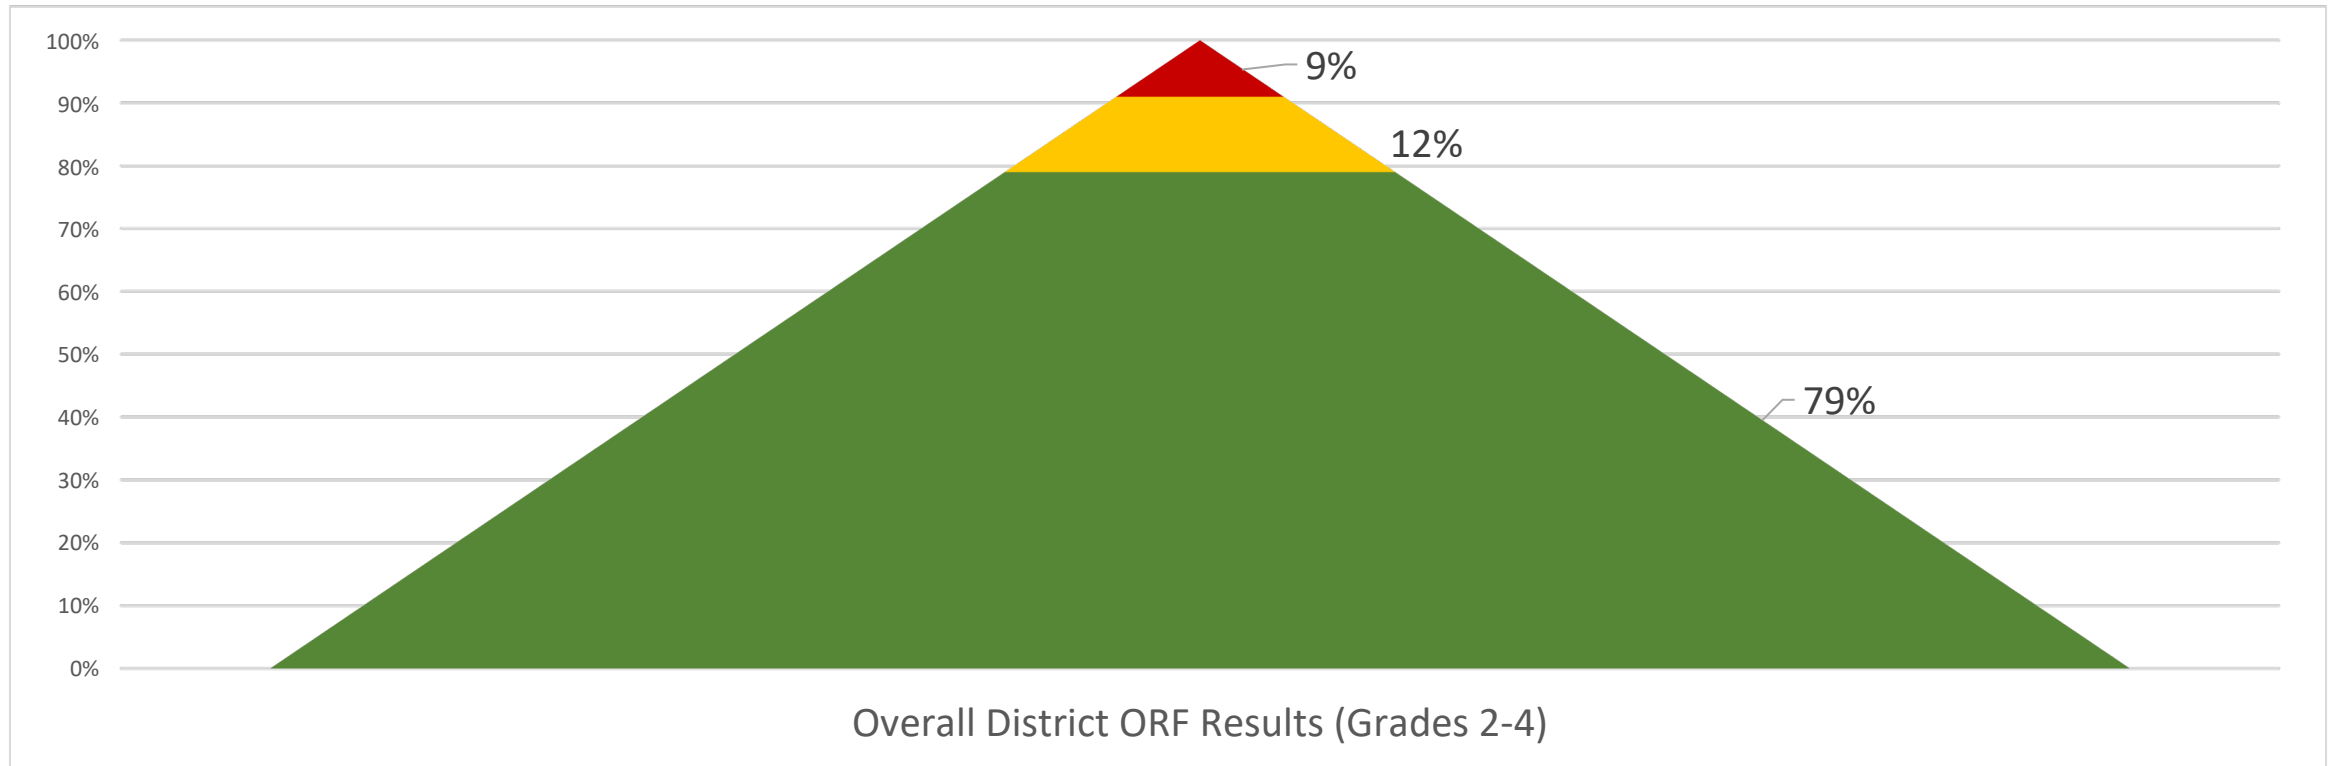

DISTRICT WIDE ORF (WORDS CORRECT) RESULTS GRADES 2-4 (FALL) 2022-2023

DISTRICT WIDE ORF (WORDS CORRECT) RESULTS GRADE 2 (FALL) 2022-2023

DISTRICT WIDE ORF (WORDS CORRECT) RESULTS GRADE 3 (FALL) 2022-2023

DISTRICT WIDE ORF (WORDS CORRECT) RESULTS GRADE 4 (FALL) 2022-2023

**ORF (WORDS CORRECT) RESULTS
GRADES 1-4 (WINTER)
2022-2023**

DISTRICT ORF (WORDS CORRECT) RESULTS GRADE 1 (WINTER) 2022-2023

DISTRICT ORF (WORDS CORRECT) RESULTS GRADE 2 (WINTER) 2022-2023