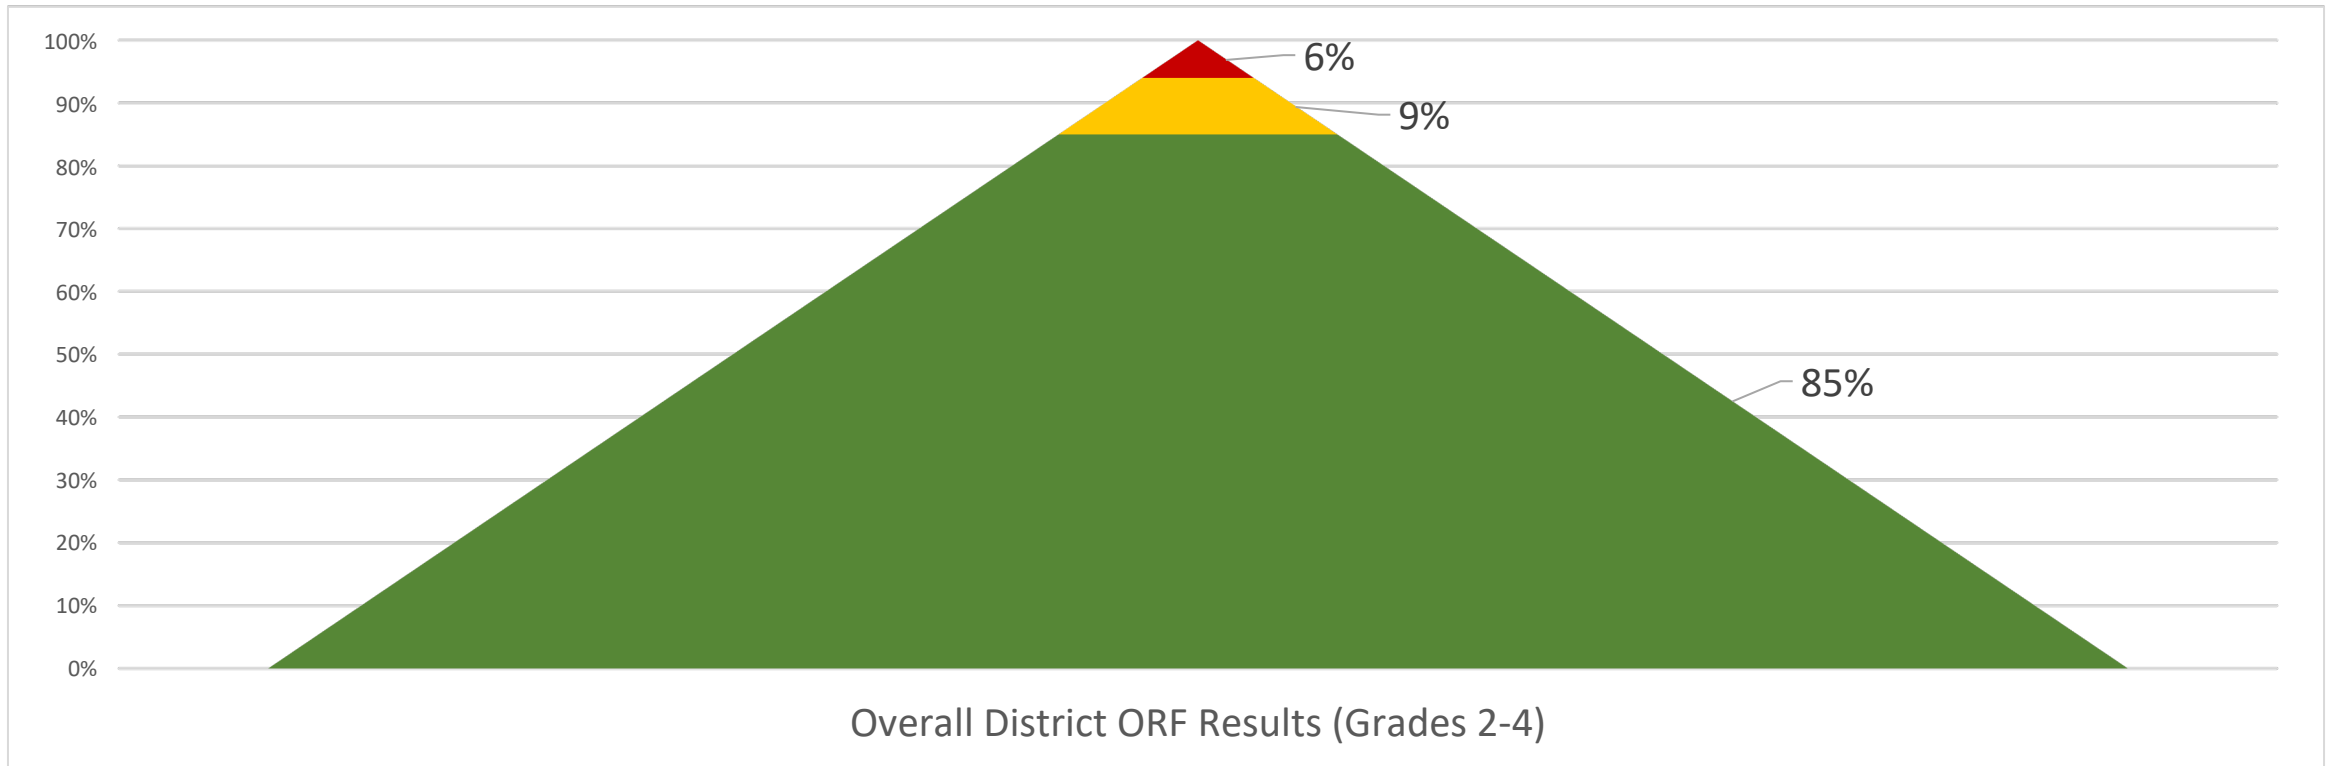

DISTRICT WIDE ORF (WORDS CORRECT) RESULTS GRADES 2-4 (FALL) 2022-2023

DISTRICT WIDE ORF (WORDS CORRECT) RESULTS GRADE 2 (FALL) 2022-2023

DISTRICT WIDE ORF (WORDS CORRECT) RESULTS GRADE 3 (FALL) 2022-2023

DISTRICT WIDE ORF (WORDS CORRECT) RESULTS GRADE 4 (FALL) 2022-2023

**ORF (WORDS CORRECT) RESULTS
GRADES 1-4 (WINTER)
2022-2023**

DISTRICT ORF (WORDS CORRECT) RESULTS GRADE 1 (WINTER) 2022-2023

DISTRICT ORF (WORDS CORRECT) RESULTS GRADE 2 (WINTER) 2022-2023