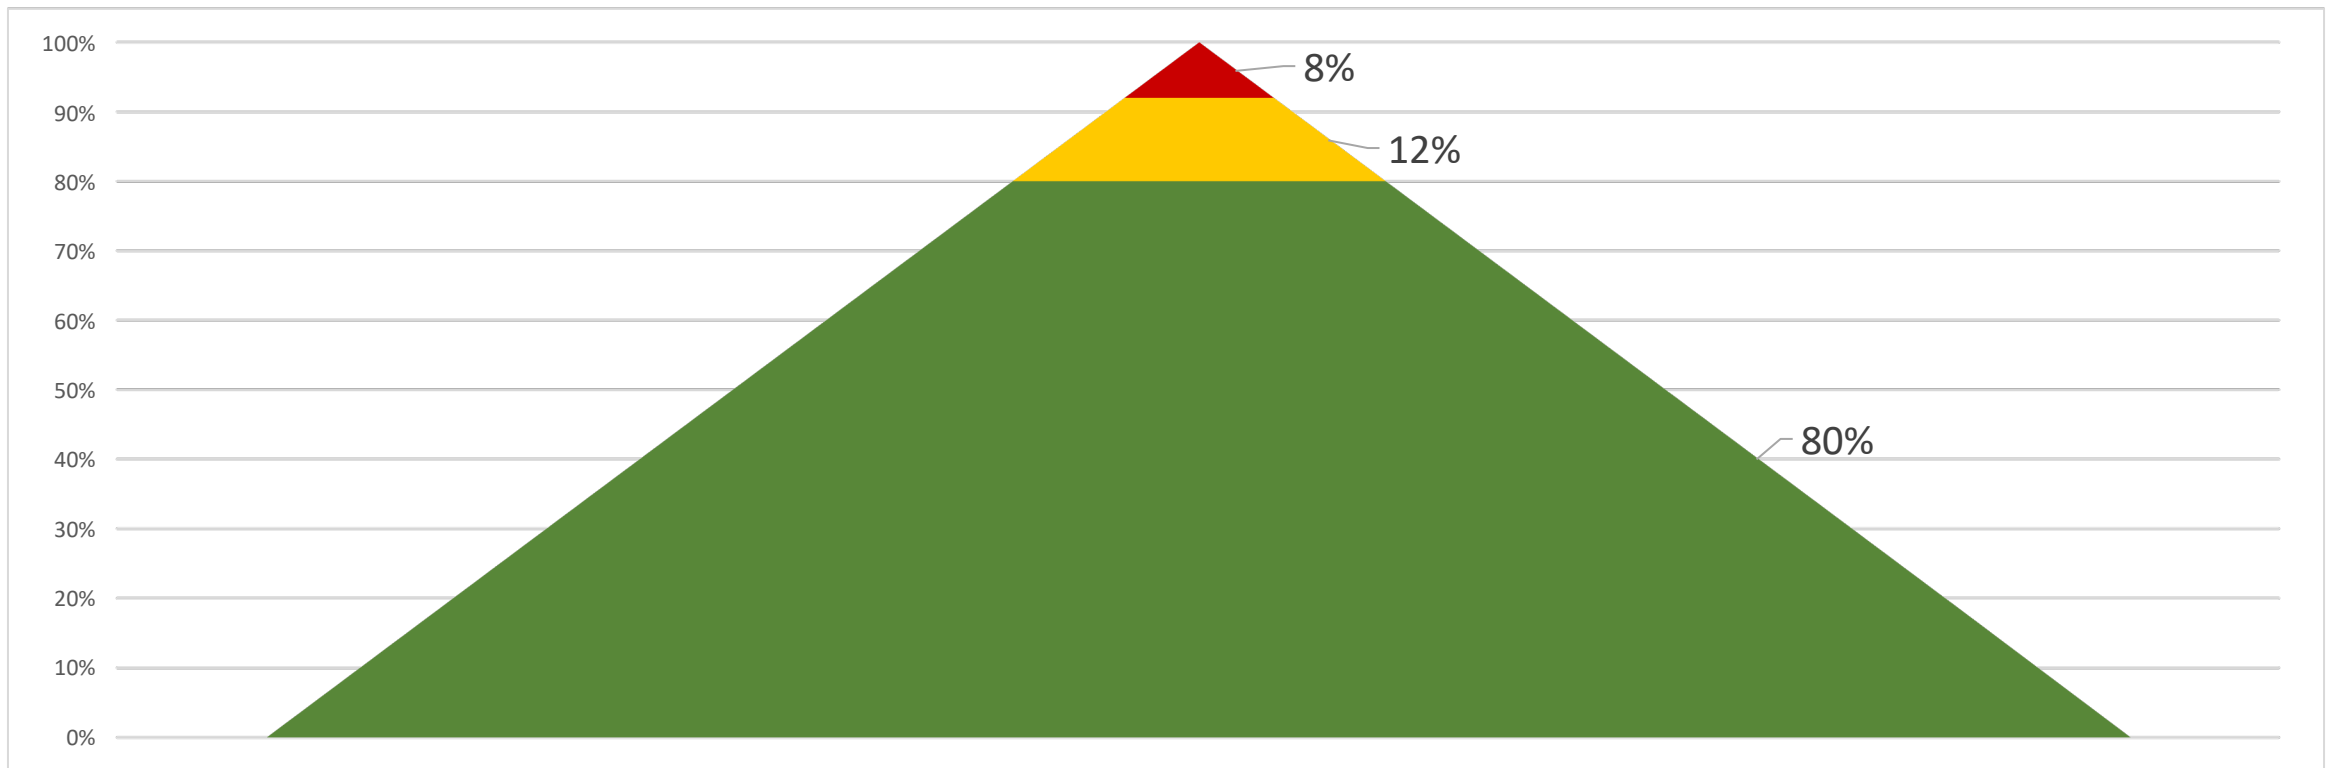

DISTRICT WIDE ORF (WORDS CORRECT) RESULTS GRADES 2-4 (FALL) 2022-2023

DISTRICT WIDE ORF (WORDS CORRECT) RESULTS GRADE 2 (FALL) 2022-2023

DISTRICT WIDE ORF (WORDS CORRECT) RESULTS GRADE 3 (FALL) 2022-2023

DISTRICT WIDE ORF (WORDS CORRECT) RESULTS GRADE 4 (FALL) 2022-2023

**ORF (WORDS CORRECT) RESULTS
GRADES 1-4 (WINTER)
2022-2023**

DISTRICT ORF (WORDS CORRECT) RESULTS GRADE 1 (WINTER) 2022-2023

DISTRICT ORF (WORDS CORRECT) RESULTS GRADE 2 (WINTER) 2022-2023