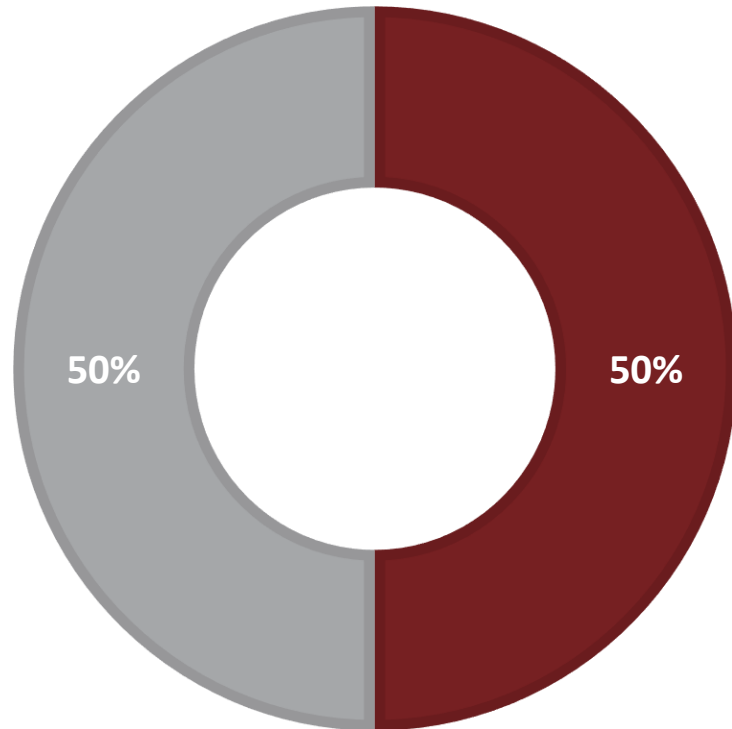

ELEMENTARY SCHOOL

MIDDLE SCHOOL

HIGH SCHOOL

STUDENTS – Please indicate your preferred Wednesday schedule (2294 responses)

5-12 STUDENTS

- I prefer to continue with four days of in-person instruction and virtual instruction on Wednesdays for the remainder of the 20-21 school year
- I prefer to return to five days of in-person instruction for the remainder of the 20-21 school year

MIDDLE SCHOOL

HIGH SCHOOL

PARENTS – Please indicate your preferred Wednesday schedule (2110 parent responses representing 3519 students)

K-12 PARENTS

- I prefer to continue with in-person instruction four days and virtual instruction on Wednesdays for the remainder of the 20-21 school year
- I prefer to return to five days of in-person instruction for the remainder of the 20-21 school year