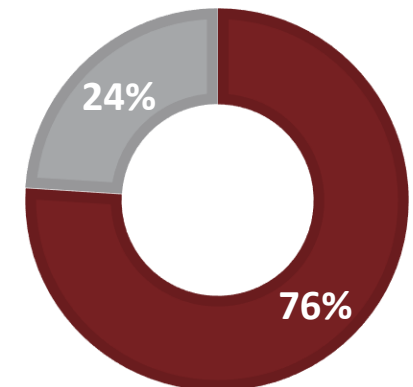

HIGH SCHOOL