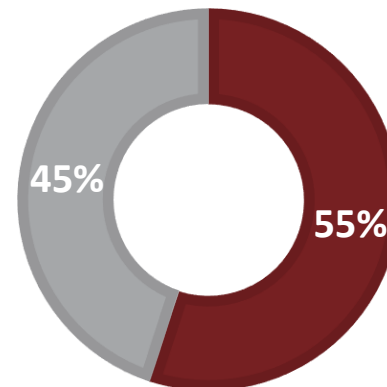

PARENTS – Please indicate your preferred Wednesday schedule (2110 parent responses representing 3519 students)

K-12 PARENTS

- I prefer to continue with in-person instruction four days and virtual instruction on Wednesdays for the remainder of the 20-21 school year
- I prefer to return to five days of in-person instruction for the remainder of the 20-21 school year

ELEMENTARY SCHOOL

MIDDLE SCHOOL

HIGH SCHOOL