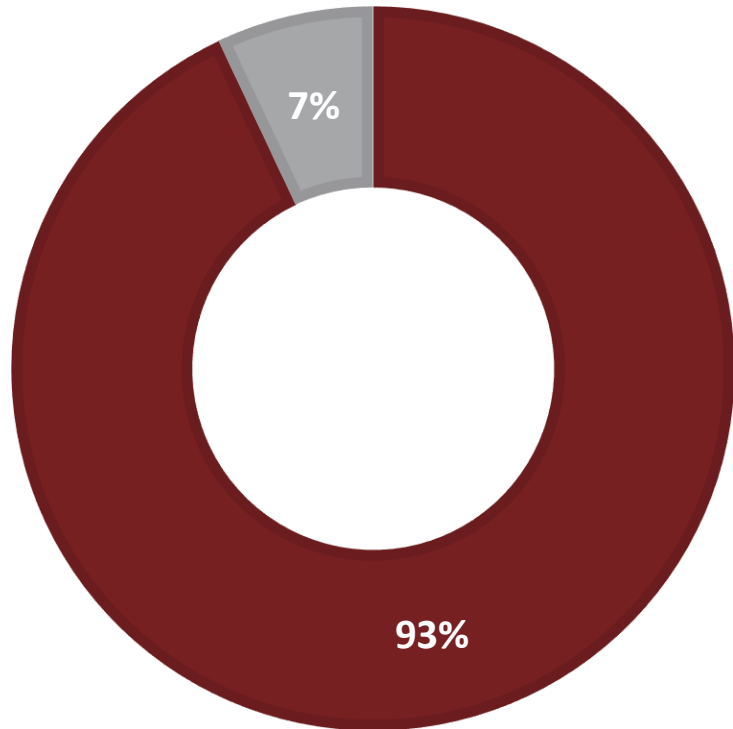

STAFF - Which of the following most closely aligns with your professional opinion pertaining to the use of Wednesdays for the remainder of the 20-21 school year? (349 responses)

K-12 STAFF

- I believe students would benefit from virtual instruction on Wednesdays for the remainder of the 20-21 school year
- I believe students would benefit from five days of in-person instruction for the remainder of the 20-21 school year

ELEMENTARY SCHOOL

MIDDLE SCHOOL

HIGH SCHOOL

STUDENTS – Please indicate your preferred Wednesday schedule (2294 responses)

5-12 STUDENTS

- I prefer to continue with four days of in-person instruction and virtual instruction on Wednesdays for the remainder of the 20-21 school year
- I prefer to return to five days of in-person instruction for the remainder of the 20-21 school year

MIDDLE SCHOOL

HIGH SCHOOL

PARENTS – Please indicate your preferred Wednesday schedule (2110 parent responses representing 3519 students)

K-12 PARENTS

- I prefer to continue with in-person instruction four days and virtual instruction on Wednesdays for the remainder of the 20-21 school year
- I prefer to return to five days of in-person instruction for the remainder of the 20-21 school year