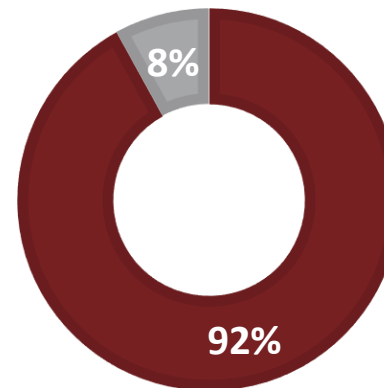

STAFF - Which of the following most closely aligns with your professional opinion pertaining to the use of Wednesdays for the remainder of the 20-21 school year? (349 responses)

K-12 STAFF

- I believe students would benefit from virtual instruction on Wednesdays for the remainder of the 20-21 school year
- I believe students would benefit from five days of in-person instruction for the remainder of the 20-21 school year

ELEMENTARY SCHOOL

MIDDLE SCHOOL

HIGH SCHOOL

STUDENTS – Please indicate your preferred Wednesday schedule (2294 responses)

5-12 STUDENTS

- I prefer to continue with four days of in-person instruction and virtual instruction on Wednesdays for the remainder of the 20-21 school year
- I prefer to return to five days of in-person instruction for the remainder of the 20-21 school year