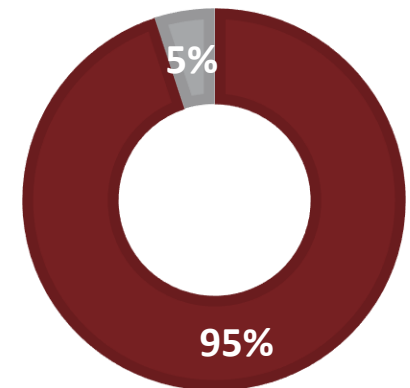

STAFF - Which of the following most closely aligns with your professional opinion pertaining to the use of Wednesdays for the remainder of the 20-21 school year? (349 responses)

K-12 STAFF

- I believe students would benefit from virtual instruction on Wednesdays for the remainder of the 20-21 school year
- I believe students would benefit from five days of in-person instruction for the remainder of the 20-21 school year

ELEMENTARY SCHOOL

MIDDLE SCHOOL

HIGH SCHOOL

STUDENTS – Please indicate your preferred Wednesday schedule (2294 responses)

5-12 STUDENTS

- I prefer to continue with four days of in-person instruction and virtual instruction on Wednesdays for the remainder of the 20-21 school year
- I prefer to return to five days of in-person instruction for the remainder of the 20-21 school year

MIDDLE SCHOOL

HIGH SCHOOL

PARENTS – Please indicate your preferred Wednesday schedule (2110 parent responses representing 3519 students)

K-12 PARENTS

- I prefer to continue with in-person instruction four days and virtual instruction on Wednesdays for the remainder of the 20-21 school year
- I prefer to return to five days of in-person instruction for the remainder of the 20-21 school year