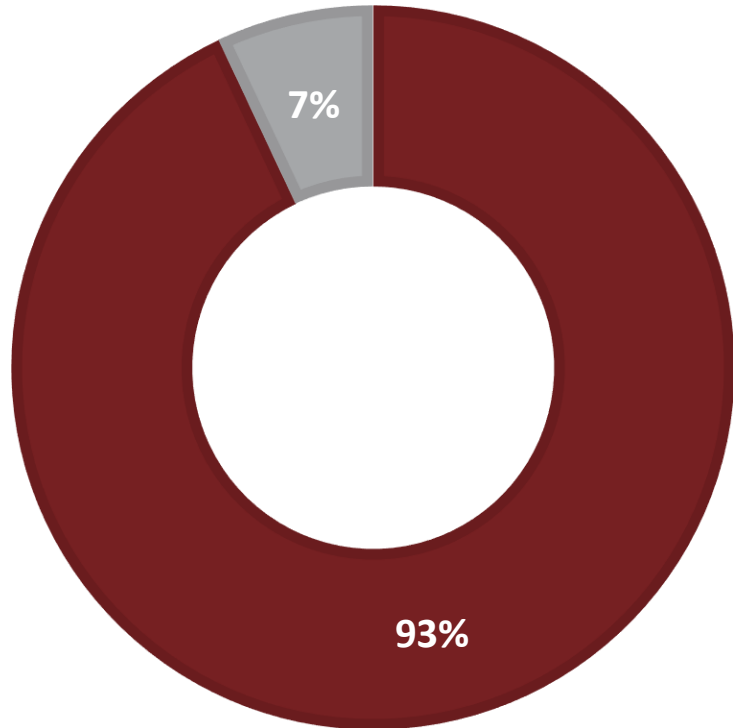

STAFF - Which of the following most closely aligns with your professional opinion pertaining to the use of Wednesdays for the remainder of the 20-21 school year? (349 responses)

K-12 STAFF

- I believe students would benefit from virtual instruction on Wednesdays for the remainder of the 20-21 school year
- I believe students would benefit from five days of in-person instruction for the remainder of the 20-21 school year

ELEMENTARY SCHOOL

MIDDLE SCHOOL

HIGH SCHOOL

STUDENTS – Please indicate your preferred Wednesday schedule (2294 responses)

5-12 STUDENTS

- I prefer to continue with four days of in-person instruction and virtual instruction on Wednesdays for the remainder of the 20-21 school year
- I prefer to return to five days of in-person instruction for the remainder of the 20-21 school year