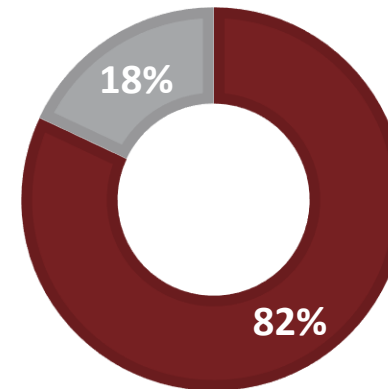

STAFF - Which of the following most closely aligns with your professional opinion pertaining to the use of Wednesdays for the remainder of the 20-21 school year? (349 responses)

K-12 STAFF

- I believe students would benefit from virtual instruction on Wednesdays for the remainder of the 20-21 school year
- I believe students would benefit from five days of in-person instruction for the remainder of the 20-21 school year

ELEMENTARY SCHOOL

MIDDLE SCHOOL

HIGH SCHOOL

STUDENTS – Please indicate your preferred Wednesday schedule (2294 responses)

5-12 STUDENTS

- I prefer to continue with four days of in-person instruction and virtual instruction on Wednesdays for the remainder of the 20-21 school year
- I prefer to return to five days of in-person instruction for the remainder of the 20-21 school year

MIDDLE SCHOOL

HIGH SCHOOL

PARENTS – Please indicate your preferred Wednesday schedule (2110 parent responses representing 3519 students)

K-12 PARENTS

- I prefer to continue with in-person instruction four days and virtual instruction on Wednesdays for the remainder of the 20-21 school year
- I prefer to return to five days of in-person instruction for the remainder of the 20-21 school year