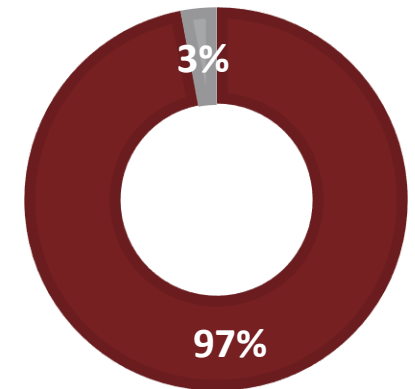

STAFF - Which of the following most closely aligns with your professional opinion pertaining to the use of Wednesdays for the remainder of the 20-21 school year? (349 responses)

K-12 STAFF

- I believe students would benefit from virtual instruction on Wednesdays for the remainder of the 20-21 school year
- I believe students would benefit from five days of in-person instruction for the remainder of the 20-21 school year

ELEMENTARY SCHOOL

MIDDLE SCHOOL

HIGH SCHOOL

STUDENTS – Please indicate your preferred Wednesday schedule (2294 responses)

5-12 STUDENTS

- I prefer to continue with four days of in-person instruction and virtual instruction on Wednesdays for the remainder of the 20-21 school year
- I prefer to return to five days of in-person instruction for the remainder of the 20-21 school year

MIDDLE SCHOOL

HIGH SCHOOL

PARENTS – Please indicate your preferred Wednesday schedule (2110 parent responses representing 3519 students)

K-12 PARENTS

- I prefer to continue with in-person instruction four days and virtual instruction on Wednesdays for the remainder of the 20-21 school year
- I prefer to return to five days of in-person instruction for the remainder of the 20-21 school year