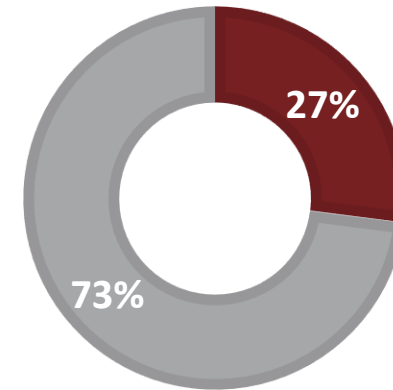

ELEMENTARY SCHOOL

MIDDLE SCHOOL