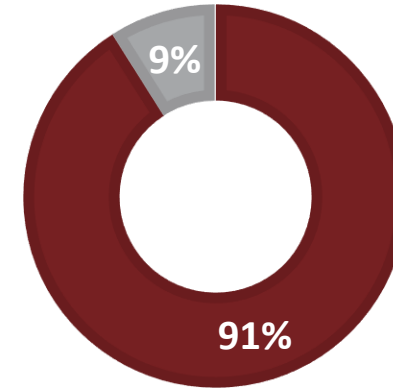

STAFF - Which of the following most closely aligns with your professional opinion pertaining to the use of Wednesdays for the remainder of the 20-21 school year? (349 responses)

K-12 STAFF

- I believe students would benefit from virtual instruction on Wednesdays for the remainder of the 20-21 school year
- I believe students would benefit from five days of in-person instruction for the remainder of the 20-21 school year

ELEMENTARY SCHOOL

MIDDLE SCHOOL

HIGH SCHOOL

STUDENTS – Please indicate your preferred Wednesday schedule (2294 responses)

5-12 STUDENTS

- I prefer to continue with four days of in-person instruction and virtual instruction on Wednesdays for the remainder of the 20-21 school year
- I prefer to return to five days of in-person instruction for the remainder of the 20-21 school year