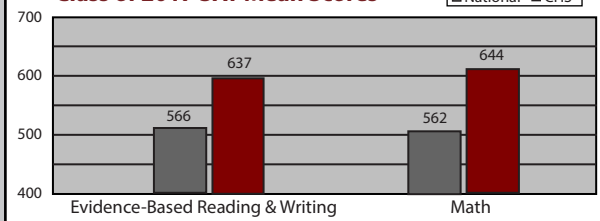

Class of 2017 SAT Mean Scores

Class of 2017 ACT

	CHS	State
English	26.9	23.4
Math	26.8	23.4
Reading	27.5	24.2
Science	26.4	23.3
Composite	27.0	23.7

Participation: SAT - 85% ACT - 51%