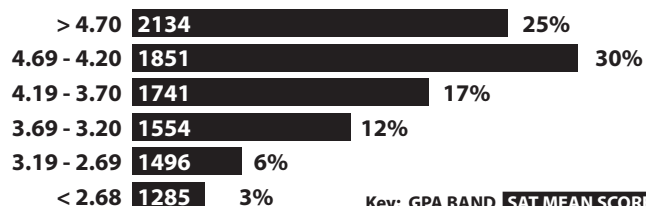

2016 Senior Class Weighted GPA/SAT Bands

Key: GPA BAND SAT MEAN SCORE

Highlights for the Class of 2016

- Class of 2016 attending college: 4 year 94% 2 year 4%
- Conestoga High School ranked among the best high schools nationally in numerous commercial publications including *Newsweek*, *The Washington Post* and *Niche.com*
- Conestoga Senior wins second place *Medal of Distinction for Global Good* in the Intel Science Talent Search
- Twenty-one students recognized by the Pennsylvania Music Educators Association as All-Region Band, Orchestra or Choir
- Thirty Central Athletic League Titles , Four PIAA District 1 Titles, and Three State Titles in Girls Lacrosse, Boys Rugby and Boys Tennis while the class of 2016 attended Conestoga (2012-2016)

College Destinations for the Class of 2016

Members of the Conestoga High School Class of 2016 have matriculated to the colleges and universities listed below. In a typical year, more than 75% of Conestoga graduates attend colleges listed in *The Best 378 Colleges*, a publication of the Princeton Review. Where more than one student enrolled, the number of students is indicated in parentheses.