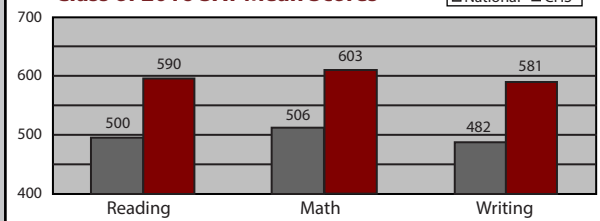

Class of 2016 SAT Mean Scores

Class of 2016 ACT

	CHS	State
English	26.0	22.6
Math	26.5	23.0
Reading	26.5	23.6
Science	25.6	22.8
Composite	26.3	23.1

Participation: SAT - 89% ACT - 51%