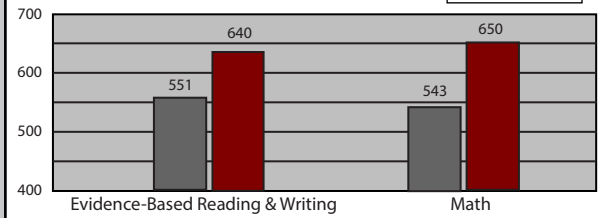

Class of 2018 SAT Mean Scores

Class of 2018 ACT

	CHS	State
English	27.4	23.3
Math	27.0	23.2
Reading	27.6	24.0
Science	25.8	23.1
Composite	27.0	23.5

Participation: SAT - 89% ACT - 46%